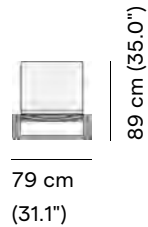

Available in

FRAME - FINISHING

AF10
lava

T007
textiles black

AF08
white

T008
textiles white

Technical drawing

Maintenance