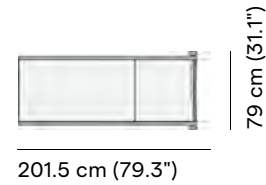

Available in

FRAME - FINISHING

AF10
lava

T007
textiles black

AF08
white

T008
textiles white

Technical drawing

Maintenance