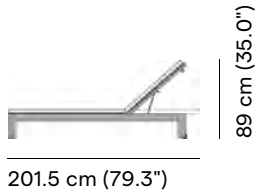

Available in

FRAME - FINISHING

AF10
lava

T007
textiles black

AF08
white

T008
textiles white

Technical drawing

Maintenance