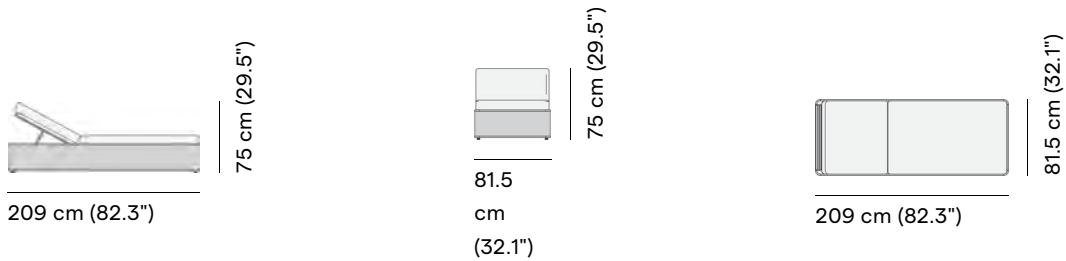

Technical drawing

Maintenance

To maintain and protect your Manutti pieces, we've developed a series of products that will guarantee their extended lifespan and your carefree enjoyment for many years to come.

- [Manutti Care line kit](#)
- [Cushion Boxes](#)
- [Protective Covers](#)