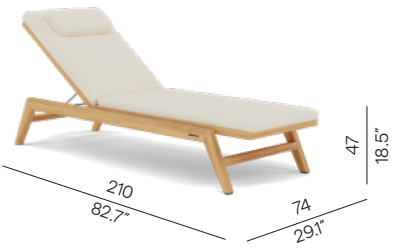

Lounger - Teak

FUR0004829