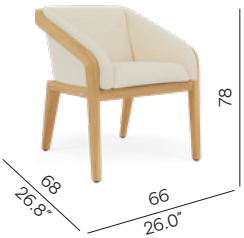

# Collection overview

**1-seater**

FUR0004856

**2-seater**

FUR0004857

**3-seater**

FUR0004858

**Lounger - Teak With Armrest**

FUR0004831

**Lounger - Textiles With Armrest**

FUR0004832

**Lounger - Teak**

FUR0004829

**Lounger - Textiles**

FUR0004830

**Dining arm chair**

FUR0004859

**Dining side chair**

FUR0004860