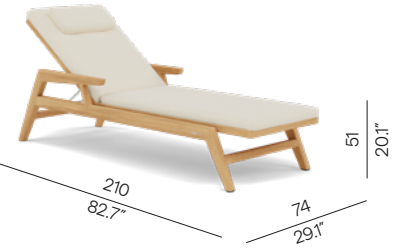

# Collection overview

**1-seater**

FUR0004856

**2-seater**

FUR0004857

**3-seater**

FUR0004858

**Lounger - Teak With Armrest**