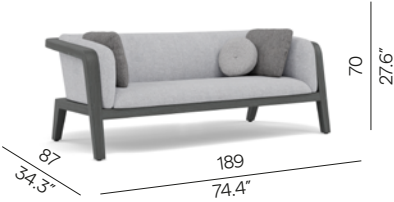

# Collection overview

**1-seater**

FUR0004856

**2-seater**

FUR0004857

**3-seater**

FUR0004858

**Lounger - Teak With Armrest**