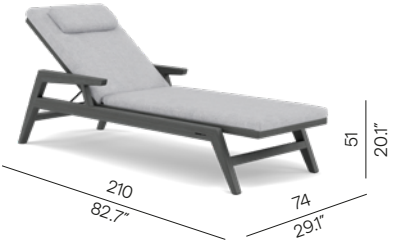

Lounger - Textiles With Armrest

FUR0004832