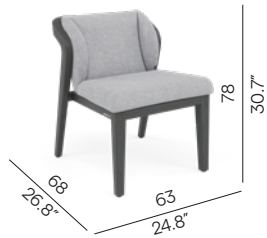

# Collection overview

**1-seater**

FUR0004856

**2-seater**

FUR0004857

**3-seater**

FUR0004858

**Lounger - Teak With Armrest**

FUR0004831

**Lounger - Textiles With Armrest**

FUR0004832

**Lounger - Teak**

FUR0004829

**Lounger - Textiles**

FUR0004830

**Dining arm chair**

FUR0004859

**Dining side chair**

FUR0004860